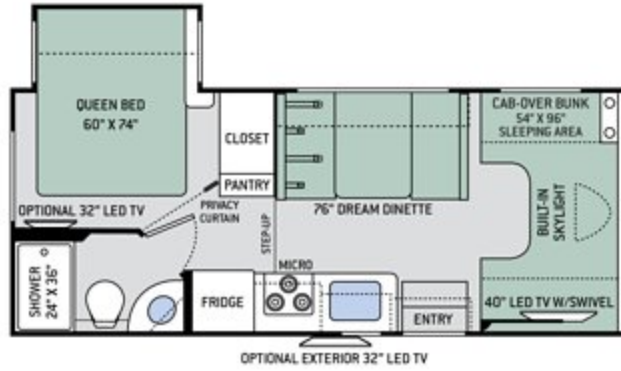

Floor Plans

GR22

3TRAX™ is our in-wall slideout system, housing all the moving and mechanical parts within the sidewall of the motorhome. This triple track design supports large rooms, like those found in full-wall slideouts, ensuring simple, reliable, maintenance-free operation. What sets 3TRAX™ apart is the patented rail system, in-floor roller guides and electric motor design. For more information, visit thormotorcoach.com/3TRAX.

Specifications

	KM24	GR22	RS26	RQ29	LF31	PD31	WS31
Chassis	Mercedes-Benz	Ford / Chevy	Ford / Chevy	Ford	Ford	Ford	Ford
Gross Vehicle (GVWR)	11,030	12,500 / 12,300	12,500 / 14,200	14,500	14,500	14,500	14,500
Gross Combined (GCWR)	15,250	18,500 / 16,000	18,500 / 20,000	22,000	22,000	22,000	22,000
Wheel Base	170.3"	158" / 159"	183" / 184"	212"	223"	212"	223"
Exterior Length (w/out ladder)	24'-8"	24' / 24'-6"	27'-6" / 28'	30'-11"	32'-7"	31'-3"	32'-2"
Exterior Height (w/AC)	11'-10"	10'-10"	11'-1"	11'-1"	11'-1"	11'-1"	11'-1"
Exterior Width (w/out mirrors)	90"	99"	99"	99"	99"	99"	99"
Interior Height	84"	84"	84"	84"	84"	84"	84"
Awning Size	15'	15'	18'	15'	16'	16'	16'
Fuel (gal)	26.4	55 / 57	55 / 57	55	55	55	55
LPG (lbs)	68.2	40.9	40.9	40.9	40.9	40.9	40.9
Fresh/Waste/Gray Water (gal)	30 / 24 / 38	40 / 29 / 25	40 / 29 / 25	40 / 28 / 28	40 / 28 / 28	40 / 28 / 28	40 / 28 / 28
Water Heater (gal)	Instant Tankless	Instant Tankless	Instant Tankless	Instant Tankless	Instant Tankless	Instant Tankless	Instant Tankless
Furnace (BTUs)	30,000	19,000	30,000	30,000	30,000	30,000	30,000
Exterior Storage Capacity (cu. ft.)	48.5	30.9	40	45.2	57.5	52.9	54.6