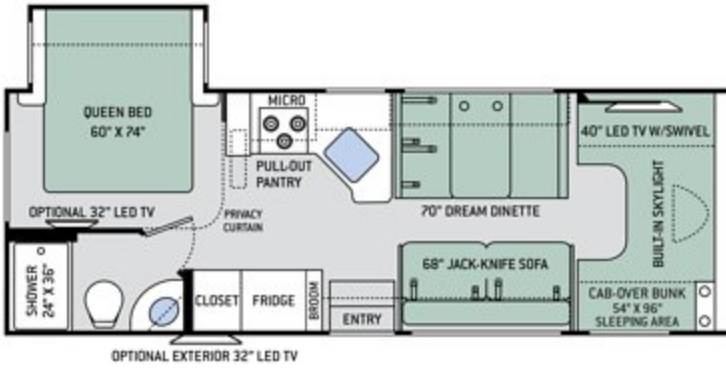

Floor Plans

RS26

3TRAX™ is our in-wall slideout system, housing all the moving and mechanical parts within the sidewall of the motorhome. This triple track design supports large rooms, like those found in full-wall slideouts, ensuring simple, reliable, maintenance-free operation. What sets 3TRAX™ apart is the patented rail system, in-floor roller guides and electric motor design. For more information, visit thormotorcoach.com/3TRAX.

Specifications

	KM24	GR22	RS26	RQ29	LF31	PD31	WS31
Chassis	Mercedes-Benz	Ford / Chevy	Ford / Chevy	Ford	Ford	Ford	Ford
Gross Vehicle (GVWR)	11,030	12,500 / 12,300	12,500 / 14,200	14,500	14,500	14,500	14,500
Gross Combined (GCWR)	15,250	18,500 / 16,000	18,500 / 20,000	22,000	22,000	22,000	22,000
Wheel Base	170.3"	158" / 159"	183" / 184"	212"	223"	212"	223"
Exterior Length (w/out ladder)	24'-8"	24' / 24'-6"	27'-6" / 28'	30'-11"	32'-7"	31'-3"	32'-2"
Exterior Height (w/AC)	11'-10"	10'-10"	11'-1"	11'-1"	11'-1"	11'-1"	11'-1"
Exterior Width (w/out mirrors)	90"	99"	99"	99"	99"	99"	99"
Interior Height	84"	84"	84"	84"	84"	84"	84"
Awning Size	15'	15'	18'	15'	16'	16'	16'
Fuel (gal)	26.4	55 / 57	55 / 57	55	55	55	55
LPG (lbs)	68.2	40.9	40.9	40.9	40.9	40.9	40.9
Fresh/Waste/Gray Water (gal)	30 / 24 / 38	40 / 29 / 25	40 / 29 / 25	40 / 28 / 28	40 / 28 / 28	40 / 28 / 28	40 / 28 / 28
Water Heater (gal)	Instant Tankless	Instant Tankless	Instant Tankless	Instant Tankless	Instant Tankless	Instant Tankless	Instant Tankless
Furnace (BTUs)	30,000	19,000	30,000	30,000	30,000	30,000	30,000
Exterior Storage Capacity (cu. ft.)	48.5	30.9	40	45.2	57.5	52.9	54.6