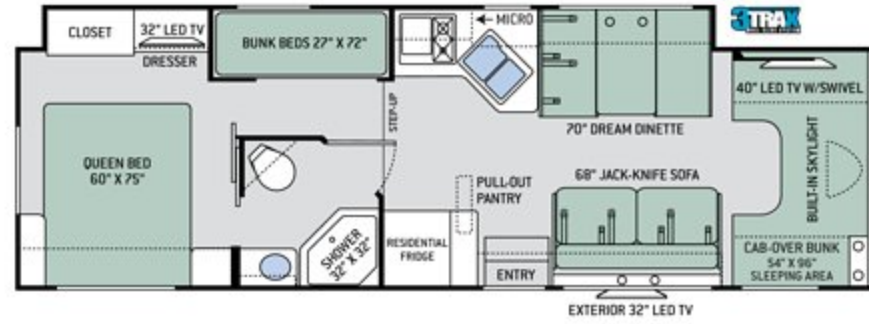

LF31

PD31

WS31

3TRAX™ is our in-wall slideout system, housing all the moving and mechanical parts within the sidewall of the motorhome. This triple track design supports large rooms, like those found in full-wall slideouts, ensuring simple, reliable, maintenance-free operation. What sets 3TRAX™ apart is the patented rail system, in-floor roller guides and electric motor design. For more information, visit thormotorcoach.com/3TRAX.

Specifications

	KM24	GR22	RS26	RQ29	LF31	PD31	WS31
Chassis	Mercedes-Benz	Ford / Chevy	Ford / Chevy	Ford	Ford	Ford	Ford
Gross Vehicle (GVWR)	11,030	12,500 / 12,300	12,500 / 14,200	14,500	14,500	14,500	14,500
Gross Combined (GCWR)	15,250	18,500 / 16,000	18,500 / 20,000	22,000	22,000	22,000	22,000
Wheel Base	170.3"	158" / 159"	183" / 184"	212"	223"	212"	223"
Exterior Length (w/out ladder)	24'-8"	24' / 24'-6"	27'-6" / 28'	30'-11"	32'-7"	31'-3"	32'-2"
Exterior Height (w/AC)	11'-10"	10'-10"	11'-1"	11'-1"	11'-1"	11'-1"	11'-1"
Exterior Width (w/out mirrors)	90"	99"	99"	99"	99"	99"	99"
Interior Height	84"	84"	84"	84"	84"	84"	84"
Awning Size	15'	15'	18'	15'	16'	16'	16'
Fuel (gal)	26.4	55 / 57	55 / 57	55	55	55	55
LPG (lbs)	68.2	40.9	40.9	40.9	40.9	40.9	40.9
Fresh/Waste/Gray Water (gal)	30 / 24 / 38	40 / 29 / 25	40 / 29 / 25	40 / 28 / 28	40 / 28 / 28	40 / 28 / 28	40 / 28 / 28
Water Heater (gal)	Instant Tankless	Instant Tankless	Instant Tankless	Instant Tankless	Instant Tankless	Instant Tankless	Instant Tankless
Furnace (BTUs)	30,000	19,000	30,000	30,000	30,000	30,000	30,000
Exterior Storage Capacity (cu. ft.)	48.5	30.9	40	45.2	57.5	52.9	54.6