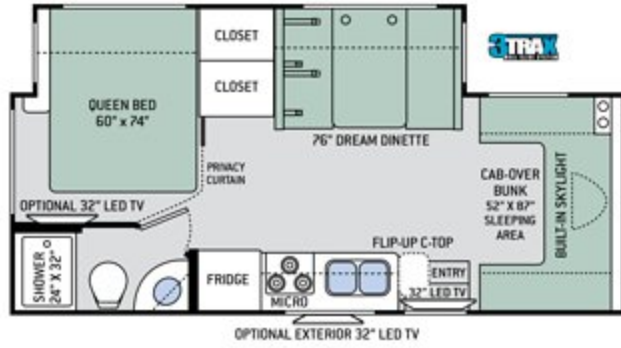

Floor Plans

KM24