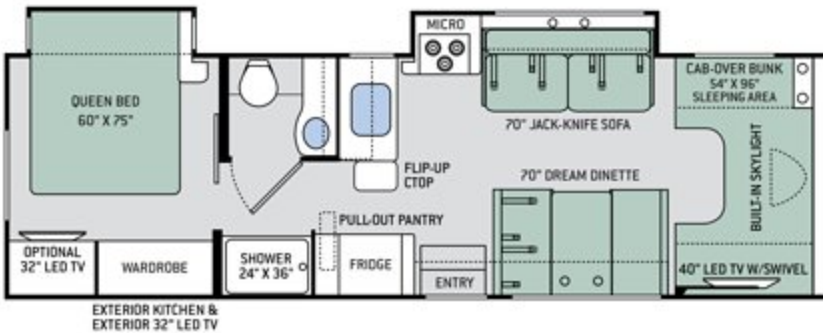

LF31

PD31

WS31

3TRAX™ is our in-wall slideout system, housing all the moving and mechanical parts within the sidewall of the motorhome. This triple track design supports large rooms, like those found in full-wall slideouts, ensuring simple, reliable, maintenance-free operation. What sets 3TRAX™ apart is the patented rail system, in-floor roller guides and electric motor design. For more information, visit thormotorcoach.com/3TRAX.

Specifications

	KM24	GR22	RS26	RQ29	LF31	PD31	WS31
Chassis	Mercedes-Benz	Ford / Chevy	Ford / Chevy	Ford	Ford	Ford	Ford
Gross Vehicle (GVWR)	11,030	12,500 / 12,300	12,500 / 14,200	14,500	14,500	14,500	14,500
Gross Combined (GCWR)	15,250	18,500 / 16,000	18,500 / 20,000	22,000	22,000	22,000	22,000
Wheel Base	170.3"	158" / 159"	183" / 184"	212"	223"	212"	223"
Exterior Length (w/out ladder)	24'-8"	24' / 24'-6"	27'-6" / 28'	30'-11"	32'-7"	31'-3"	32'-2"
Exterior Height (w/AC)	11'-10"	10'-10"	11'-1"	11'-1"	11'-1"	11'-1"	11'-1"
Exterior Width (w/out mirrors)	90"	99"	99"	99"	99"	99"	99"
Interior Height	84"	84"	84"	84"	84"	84"	84"
Awning Size	15'	15'	18'	15'	16'	16'	16'
Fuel (gal)	26.4	55 / 57	55 / 57	55	55	55	55
LPG (lbs)	68.2	40.9	40.9	40.9	40.9	40.9	40.9
Fresh/Waste/Gray Water (gal)	30 / 24 / 38	40 / 29 / 25	40 / 29 / 25	40 / 28 / 28	40 / 28 / 28	40 / 28 / 28	40 / 28 / 28
Water Heater (gal)	Instant Tankless	Instant Tankless	Instant Tankless	Instant Tankless	Instant Tankless	Instant Tankless	Instant Tankless
Furnace (BTUs)	30,000	19,000	30,000	30,000	30,000	30,000	30,000
Exterior Storage Capacity (cu. ft.)	48.5	30.9	40	45.2	57.5	52.9	54.6